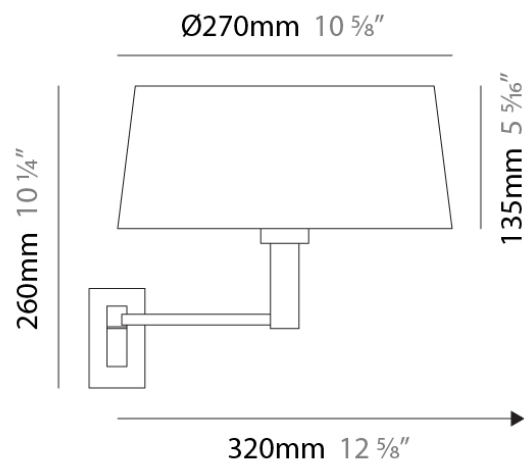

D83047-CHR

PROJECT _____

TYPE _____

NOTES _____

QUANTITY _____

DATE _____

GENERAL

Series: Classic

Brand: Panzeri

Division: Design

Mounting Type: Surface

Mounting Location: Wall

Subcategory: Ambient

PHYSICAL

Shape: Abstract

Length (mm): 270

Length (in): 10 ⁵/₈"

Height (mm): 260

Height (in): 10 ¹/₄"

Extension (mm): 320

Extension (in): 12 ⁵/₈"

Light Distribution: Direct / Indirect

Weight (kg): 0.835

Weight (lbs): 1.88

Diffuser: White Fireproof Fabric Shade

Fixture Finish: Chrome

Fixture Material: Metal

ELECTRICAL

Number of Lamps: 1

Lamp Type: LED Retrofit

Lamp Shape: A19

Bulb Included: Bulb Not Included

Total Output Wattage (W): 7

Max. Wattage Per Lamp (W): 7

Lamp Base: E26

Input Voltage (V): 120

LED

OPTICAL

RATINGS AND CERTIFICATIONS

Certified By: CSA Certified to UL and CSA Standards

IP rating: IP20