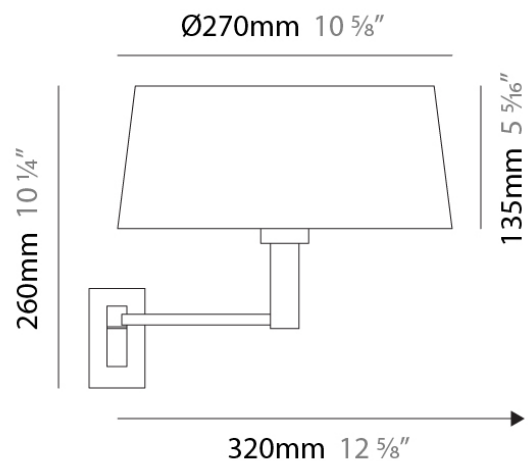

CLASSIC SURFACE

D83047-PBR

PROJECT

TYPE

NOTES

QUANTITY

DATE

GENERAL

Series: Classic

Brand: Panzeri

Division: Design

Mounting Type: Surface

Mounting Location: Wall

Subcategory: Ambient

PHYSICAL

Shape: Abstract

Length (mm): 270

Length (in): 10 ⁵/₈

Height (mm): 260

Height (in): 10 ¹/₄

Extension (mm): 320

Extension (in): 12 ⁵/₈

Light Distribution: Direct / Indirect

Weight (kg): 0.835

Weight (lbs): 1.88

Diffuser: White Fireproof Fabric Shade

Fixture Material: Metal

ELECTRICAL

Number of Lamps: 1

Lamp Type: LED Retrofit

Lamp Shape: A19

Bulb Included: Bulb Not Included

Total Output Wattage (W): 7

Max. Wattage Per Lamp (W): 7

Lamp Base: E26

Input Voltage (V): 120

LED

OPTICAL

RATINGS AND CERTIFICATIONS

Certified By: CSA Certified to UL and CSA Standards

IP rating: IP20